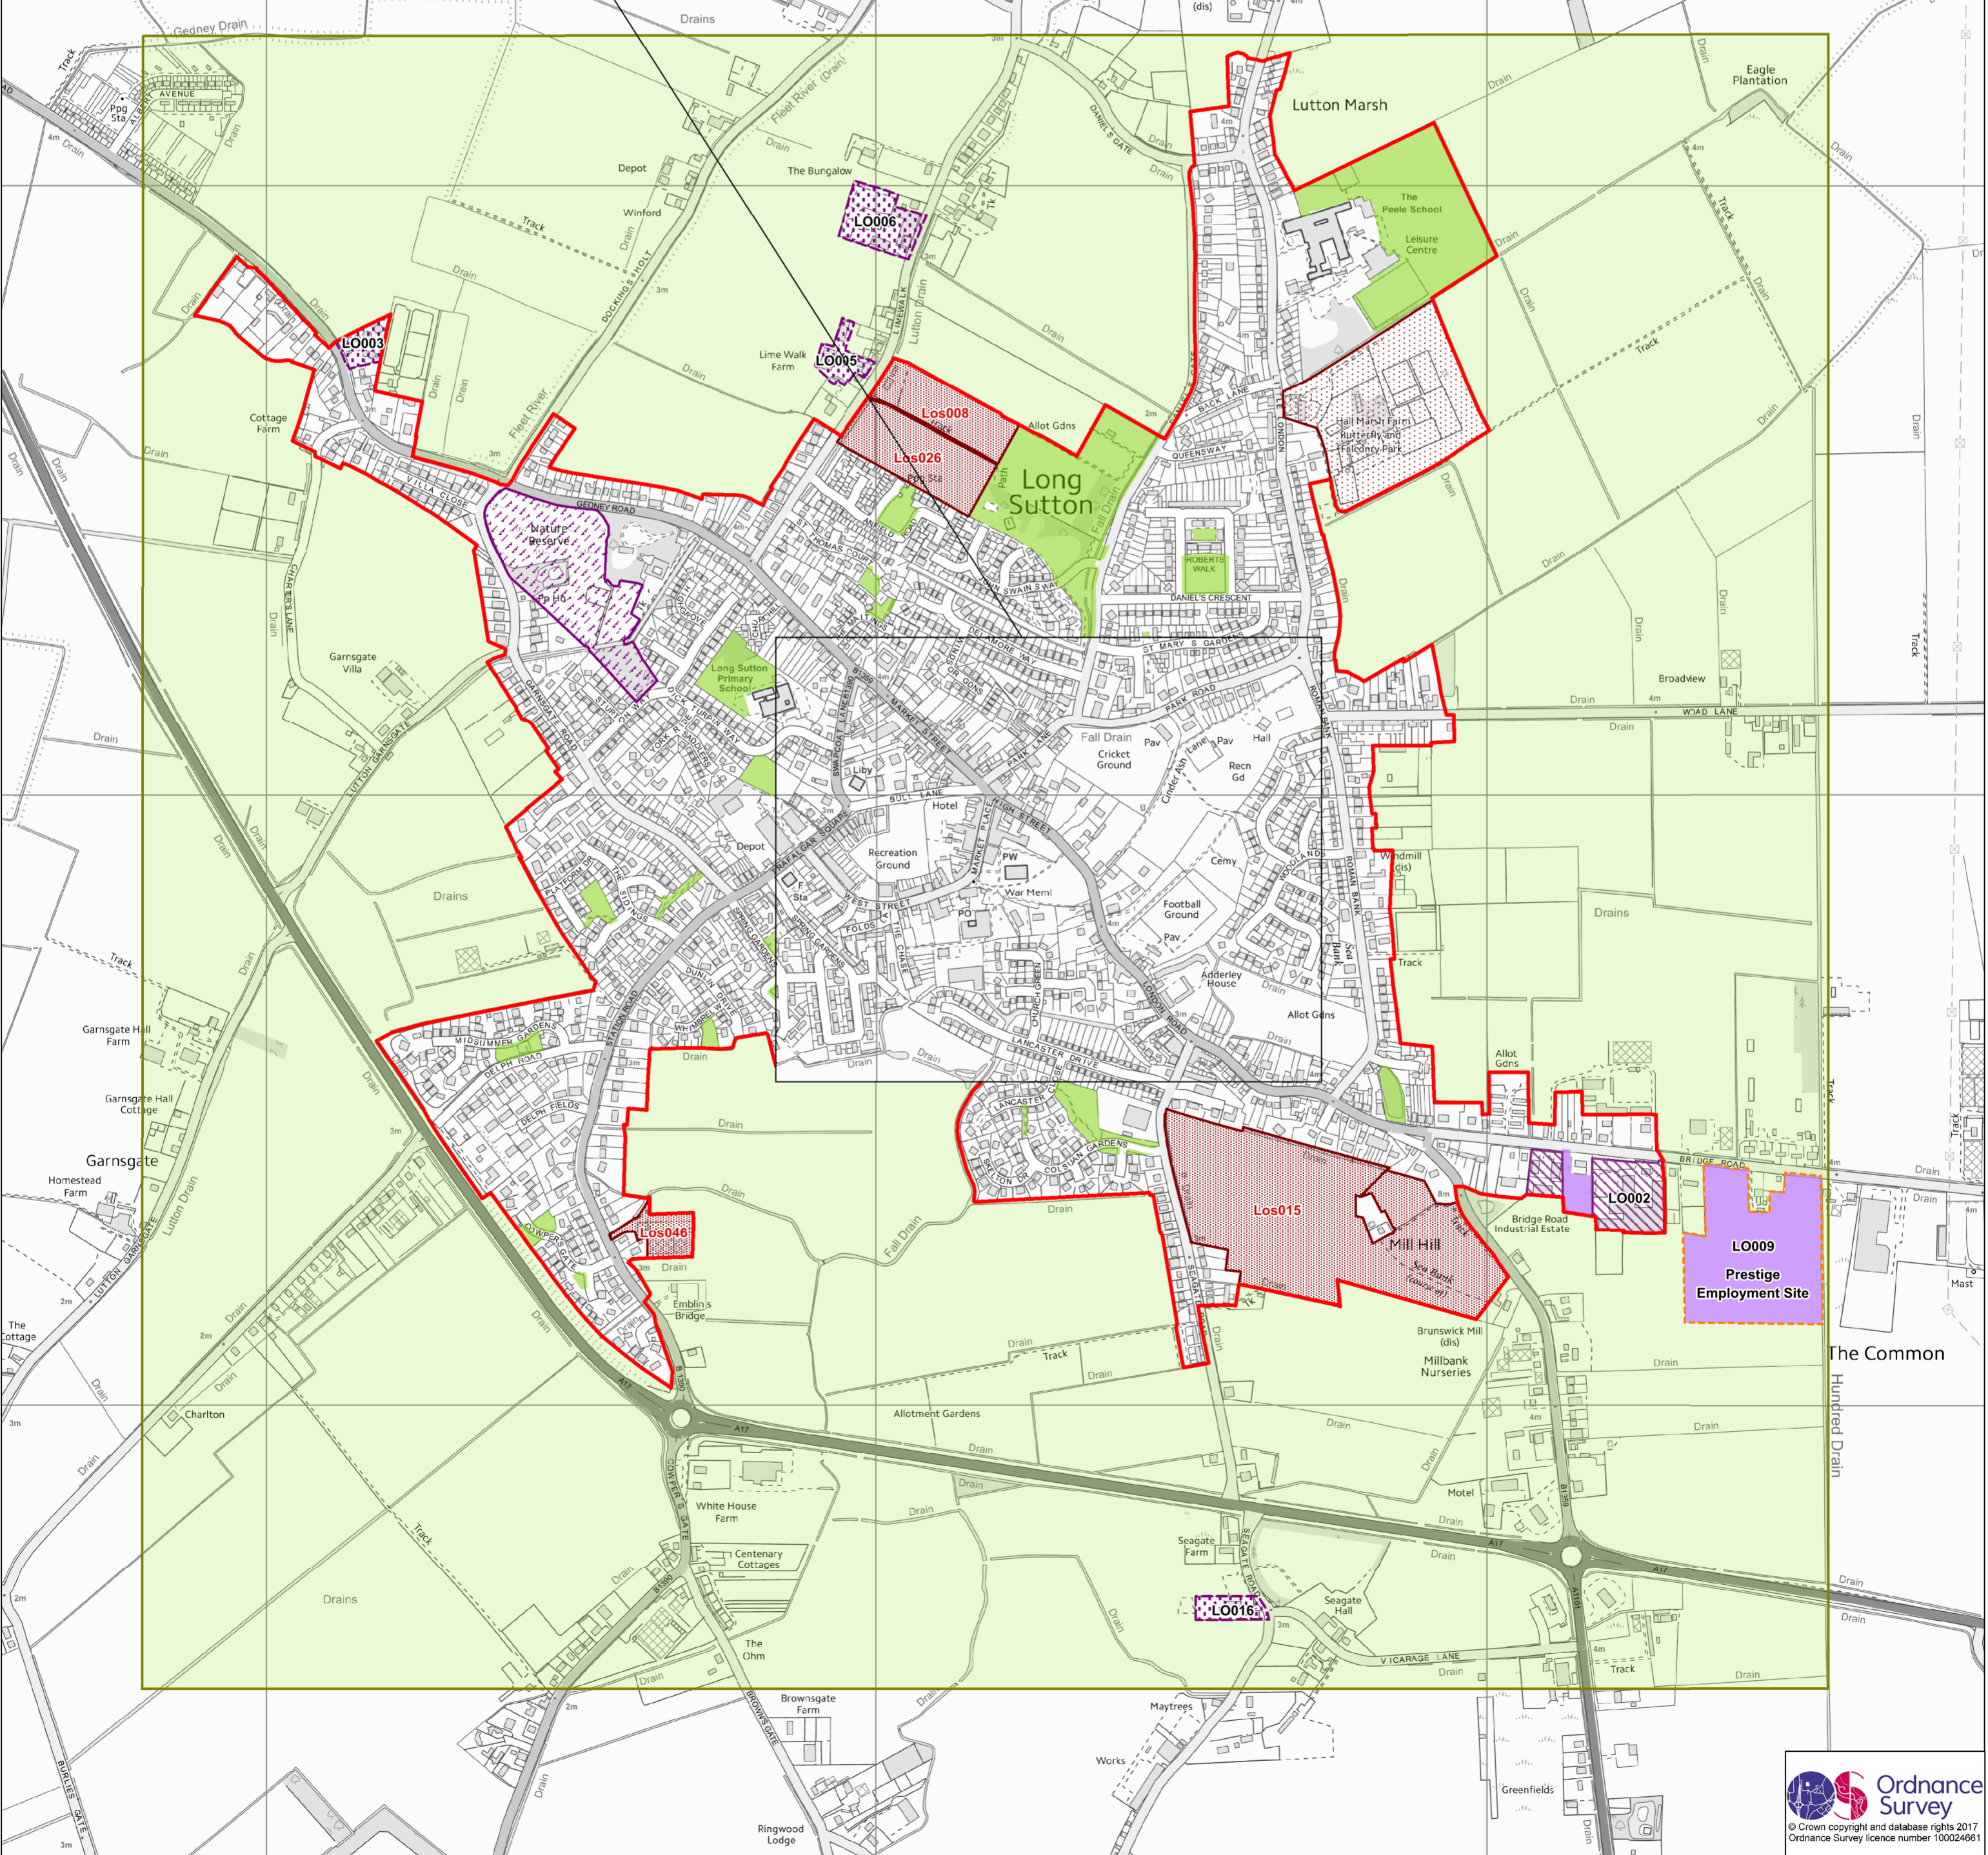

Inset Map Boundary	
	Countryside.....	Policy 1,9,19,22,23
	Settlement Boundary.....	Policy 1,9,22,23
	Town Centre Boundary.....	Policy 24,26,27
	Conservation Area.....	Policy 29
	Housing Commitments.....	Policy 11
	Housing Allocation.....	Policy 11
	Existing Main Employment Area.....	Policy 7
	Proposed Main Employment Area.....	Policy 7
	Established Employment Sites.....	Policy 7
	Prestige Employment Site.....	Policy 8
	Primary Shopping Area.....	Policy 24
	Local Nature Reserve.....	Policy 28
	Recreational Open Space.....	Policy 32
	Green Infrastructure.....	Policy 32

Scale 1:4,000

South East Lincolnshire
Joint Strategic Planning Committee