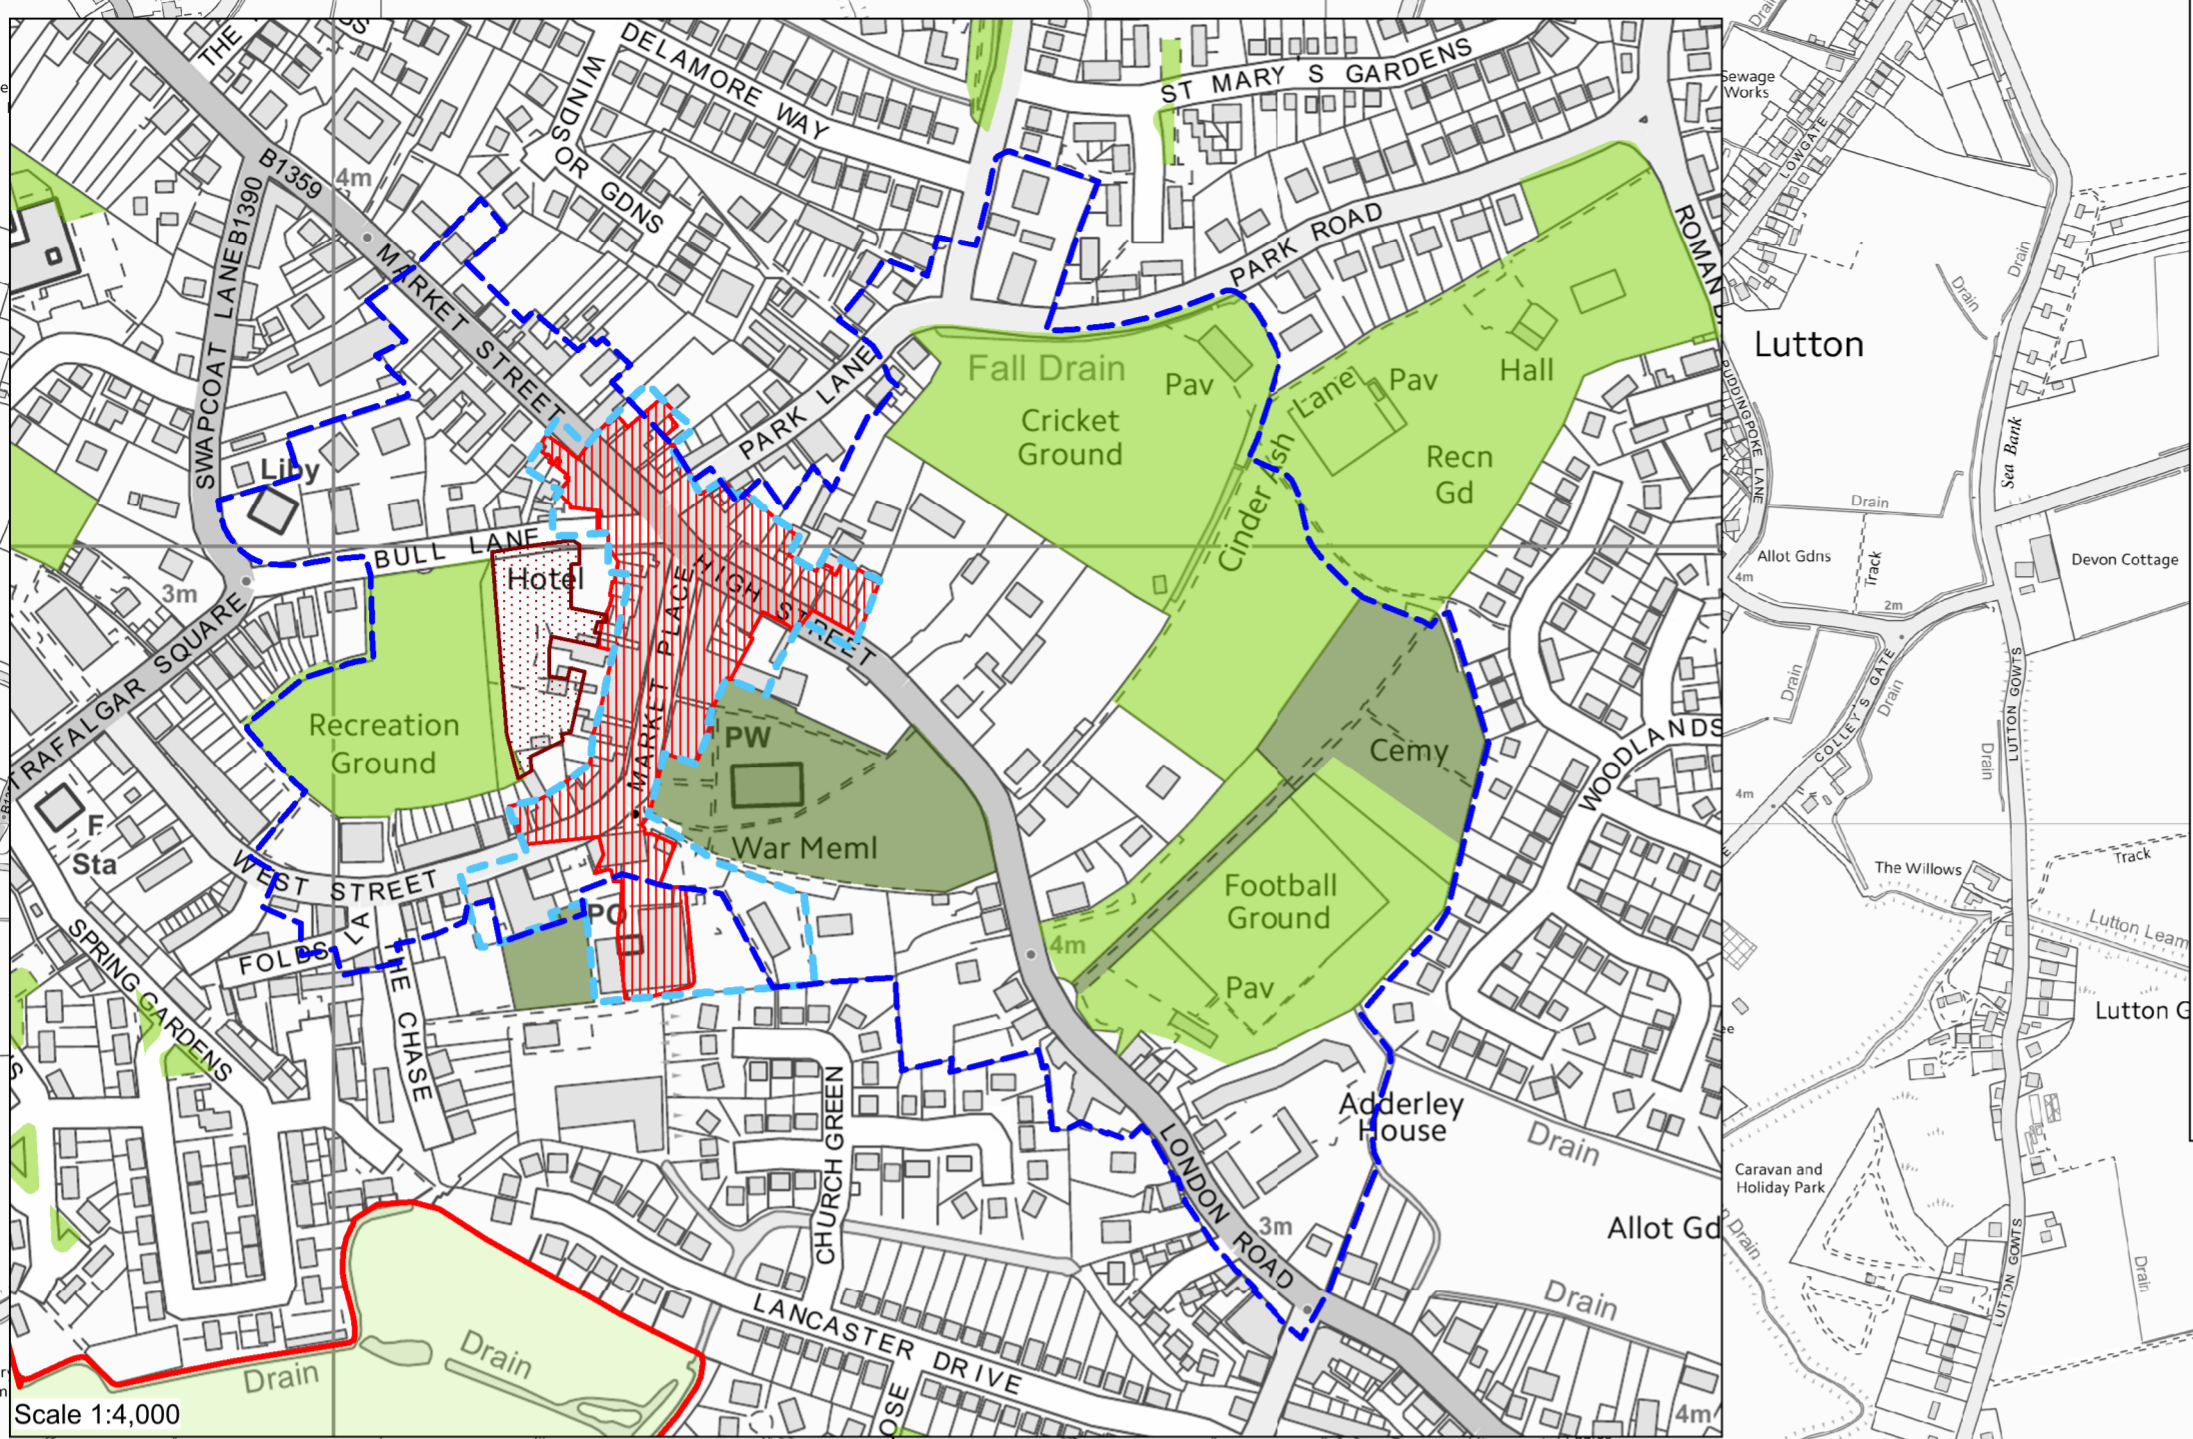

Inset Map Boundary	
	Countryside.....	Policy 1,9,19,22,23
	Settlement Boundary.....	Policy 1,9,22,23
	Town Centre Boundary.....	Policy 24,26,27
	Conservation Area.....	Policy 29
	Housing Commitments.....	Policy 11
	Housing Allocation.....	Policy 11
	Existing Main Employment Area.....	Policy 7
	Proposed Main Employment Area.....	Policy 7
	Established Employment Sites.....	Policy 7
	Prestige Employment Site.....	Policy 8
	Primary Shopping Area.....	Policy 24
	Local Nature Reserve.....	Policy 28
	Recreational Open Space.....	Policy 32
	Green Infrastructure.....	Policy 32

Scale 1:4,000

South East Lincolnshire
Joint Strategic Planning Committee